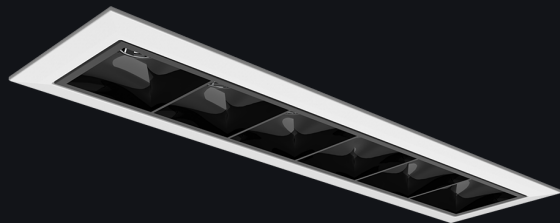

Lini™

Lini™ is a series of miniature linear downlights comprised of 1-inch square apertures. Boasting exceptional cutoff and glare control, Aculux lini blends seamlessly and discreetly into any architecture.