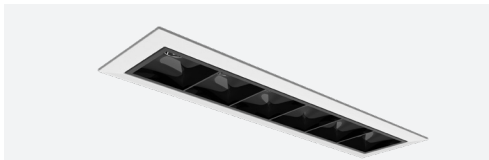

Lini™

Aculux Lini is the only complete family of miniature linear recessed luminaires offering truly coordinated apertures. From the room side, the downlight, adjustable accent and wall wash all look virtually identical allowing you to provide all layers of light from a single linear downlight family. Lini adjustable accent luminaire is also bi-directional with +/- 35 degree tilt, providing the capability to accent vertical surfaces quietly and discreetly.

	370-2200
Lumens	
	Static White : 2700K | 3000K 3500K | 4000K
CCTs	
	15° - 50°
Distributions	
	0-10V | Phase
Dimming	

Downlight

Adjustable Accent

Wall Wash

370 Lumens

740 Lumens

1115 Lumens

1480 Lumens

2230 Lumens

FINISHES

FLANGE STYLES