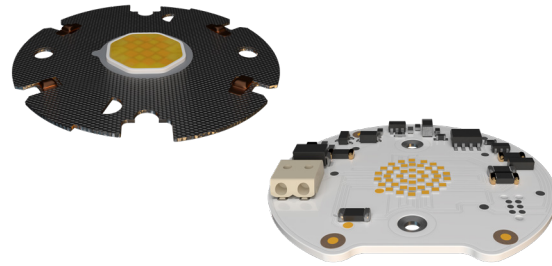

Distributions

Spot On! Optics

Aculux features TIR (Total Internal Reflection) optics technology to provide superior color mixing while delivering smooth and controlled, striation-free illumination. Field interchangeable and available in a wide range of distributions from a narrow true 5° up to a wide 60° or batwing distribution, Aculux enables you to take control of your design