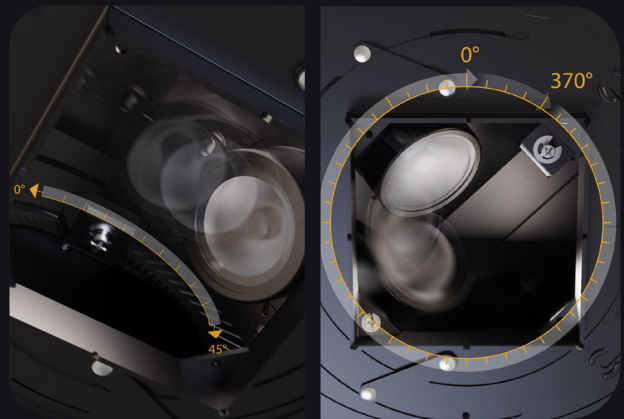

**Dan Weinreber, partner at KGM
Architectural Lighting**

Project: Tony's Restaurant
Location: Clayton, MO
Specifier: KGM Architectural Lighting /
Bentel & Bentel

Features

Aculux downlights lead the industry delivering up to 3200 lumens and 32,000 centerbeam candlepower in a full range of downlighting, adjustable accent, and wall wash applications. Remaining discreet and inconspicuous, Aculux downlights create the kind of ambiance uncompromising designers seek.

Acu-Aim™ Precision Aiming

Aculux delivers a smooth, effortless aiming session. The precision geared aiming provides 45° vertical adjustment and 370° rotation. The optimized center-beam optics results in highly efficient, low brightness apertures absent of glare or flash.

Tru-Line™ Precision Installation

A precise design starts with a precise installation. The patented Pro-VI™ bar hangers, coupled with patented +/- 1/2" aperture translation and +/- 45° aperture rotation makes perfect fixture to fixture alignment achievable