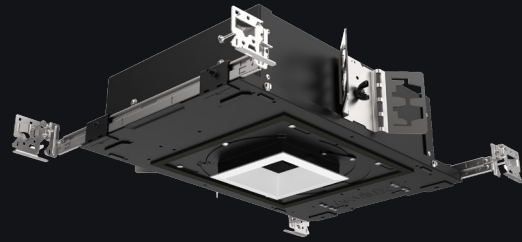

AX Series

Aculux AX series is the most precise and highest performing family of architectural luminaires from Aculux. Designed for the most discerning lighting designers, available in 2", 3", 4" aperture sizes, each fixture gives the aiming precision and beam distributions needed to light the space.