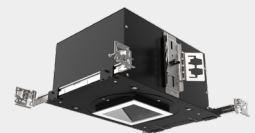

AX4

The AX4 series is the most precise and highest performing family of architectural luminaires from Aculux. Designed for the most discerning lighting designers, the newly enhanced best-in-class 4-inch aperture AX4 delivers up to 3200 lumens while offering more precise beams than ever before.