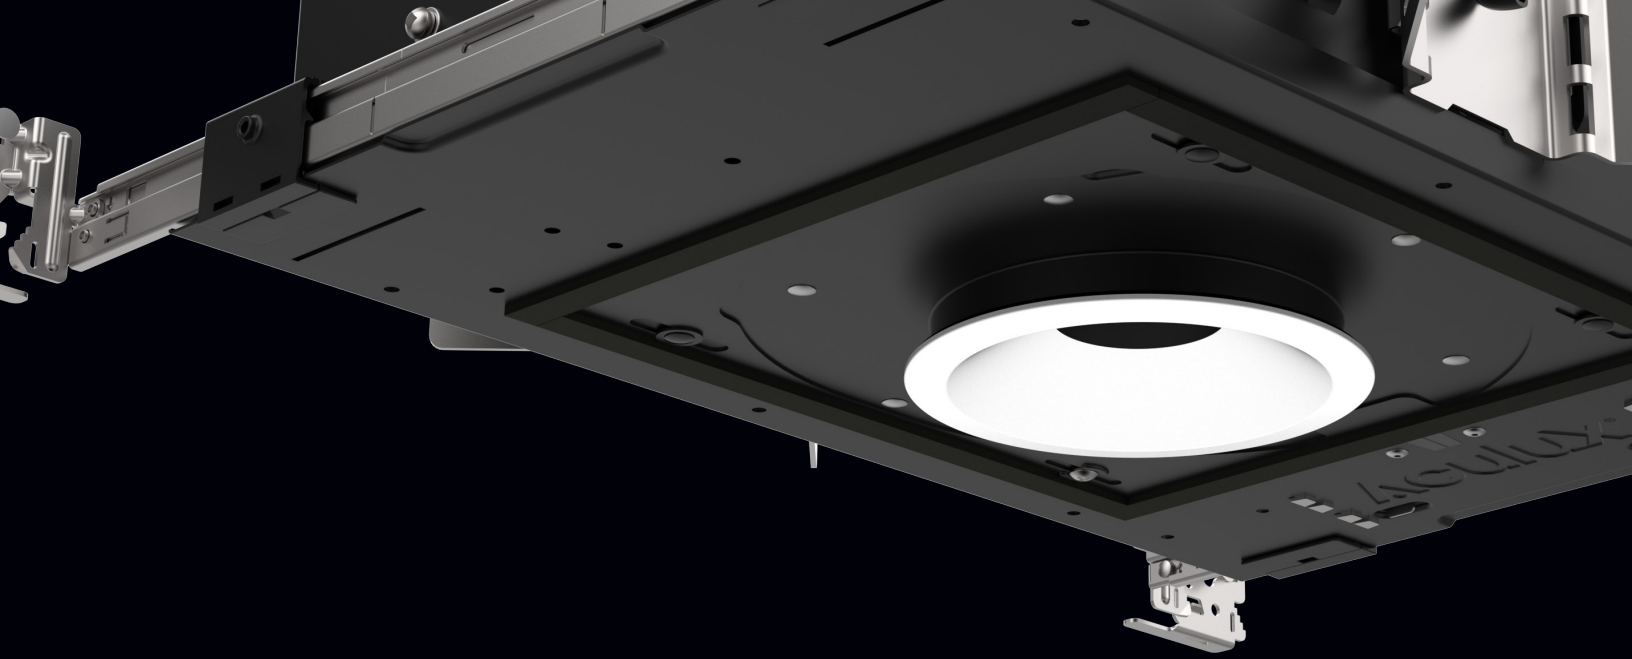

Acu-Aim™ Precision Aiming

Aculux delivers a smooth, effortless aiming session. The precision geared aiming provides 45° vertical adjustment and 370° rotation. The optimized center-beam optics results in highly efficient, low brightness apertures absent of glare or flash.

Tru-Line™ Precision Installation

A precise design starts with a precise installation. The patented Pro-VI™ bar hangers, coupled with patented +/- 1/2" aperture translation and +/- 45° aperture rotation makes perfect fixture to fixture alignment achievable