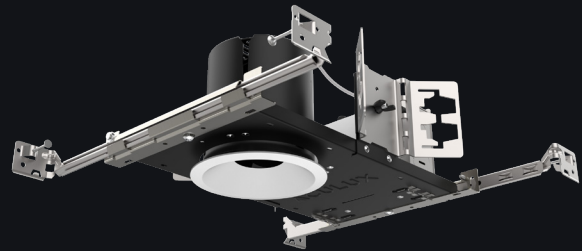

Initia™

Aculux initia™ is a comprehensive family of affordable and elegant 3-inch precision recessed luminaires ideally suited for budget sensitive projects demanding exceptional cutoff and glare control.