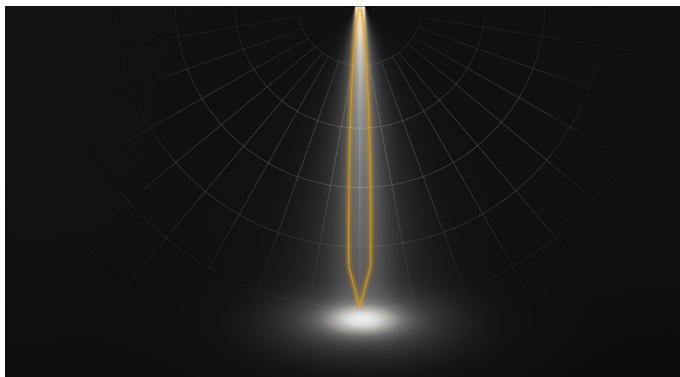

Tight on target

Available down to a very narrow true 5° beam, AX Series downlights offer the tightest beam angles on the market for superlative precision and control. Six optional diffusing films broaden the distribution range from 5° to 60° designed to create contrast and accent.