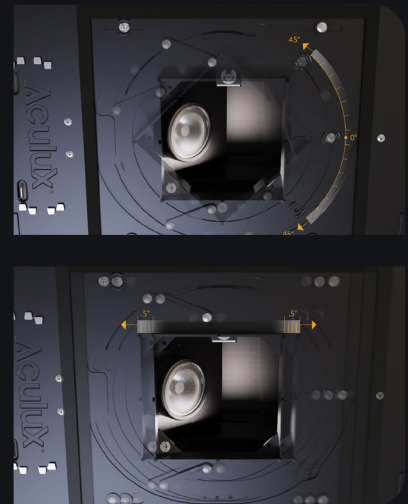

Acu-Aim™ Precision Aiming

Aculux delivers a smooth, effortless aiming session. The precision geared aiming provides 45° vertical adjustment and 370° rotation. The optimized center-beam optics results in highly efficient, low brightness apertures absent of glare or flash.

Tru-Line™ Precision Installation

A precise design starts with a precise installation. The patented Pro-VI™ bar hangers, coupled with patented +/- 1/2" aperture translation and +/- 45° aperture rotation makes perfect fixture to fixture alignment achievable