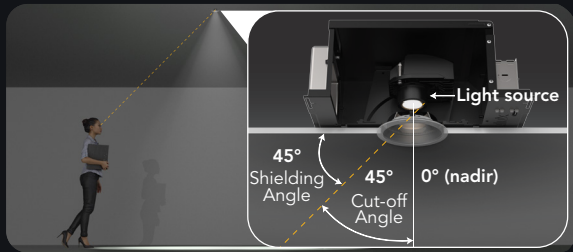

Acu-Aim™ Precision Aiming

Aculux delivers a smooth, effortless aiming session. The precision geared aiming provides 45° vertical adjustment and 370° rotation. The optimized center-beam optics results in highly efficient, low brightness apertures absent of glare or flash.

Tru-Line™ Precision Installation

A precise design starts with a precise installation. The patented Pro-VI™ bar hangers, coupled with patented +/- 1/2" aperture translation and +/- 45° aperture rotation makes perfect fixture to fixture alignment achievable