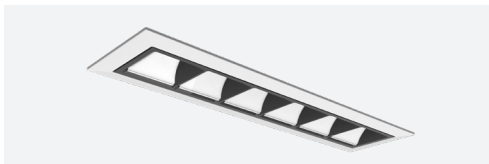

Lini™

Aculux Lini is the only complete family of miniature linear recessed luminaires offering truly coordinated apertures. From the room side, the downlight, adjustable accent and wall wash all look virtually identical allowing you to provide all layers of light from a single linear downlight family. Lini adjustable accent luminaire is also bi-directional with +/- 35 degree tilt, providing the capability to accent vertical surfaces quietly and discreetly.

	370-2200
Lumens	
	Static White : 2700K | 3000K 3500K | 4000K
CCTs	
	15° - 50°
Distributions	
	0-10V | Phase
Dimming	

Downlight

Adjustable Accent

Wall Wash

370 Lumens

740 Lumens

1115 Lumens

1480 Lumens

2230 Lumens

FINISHES

FLANGE STYLES