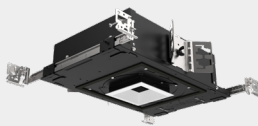

AX3

The AX3 from Aculux is the only 3-inch aperture capable of delivering up to 3000 lumens and 32,000 centerbeam candlepower in a full range of downlighting, adjustable accent, and wallwash applications. Remaining discreet and inconspicuous, the AX3 creates the kind of ambiance uncompromising designers seek.