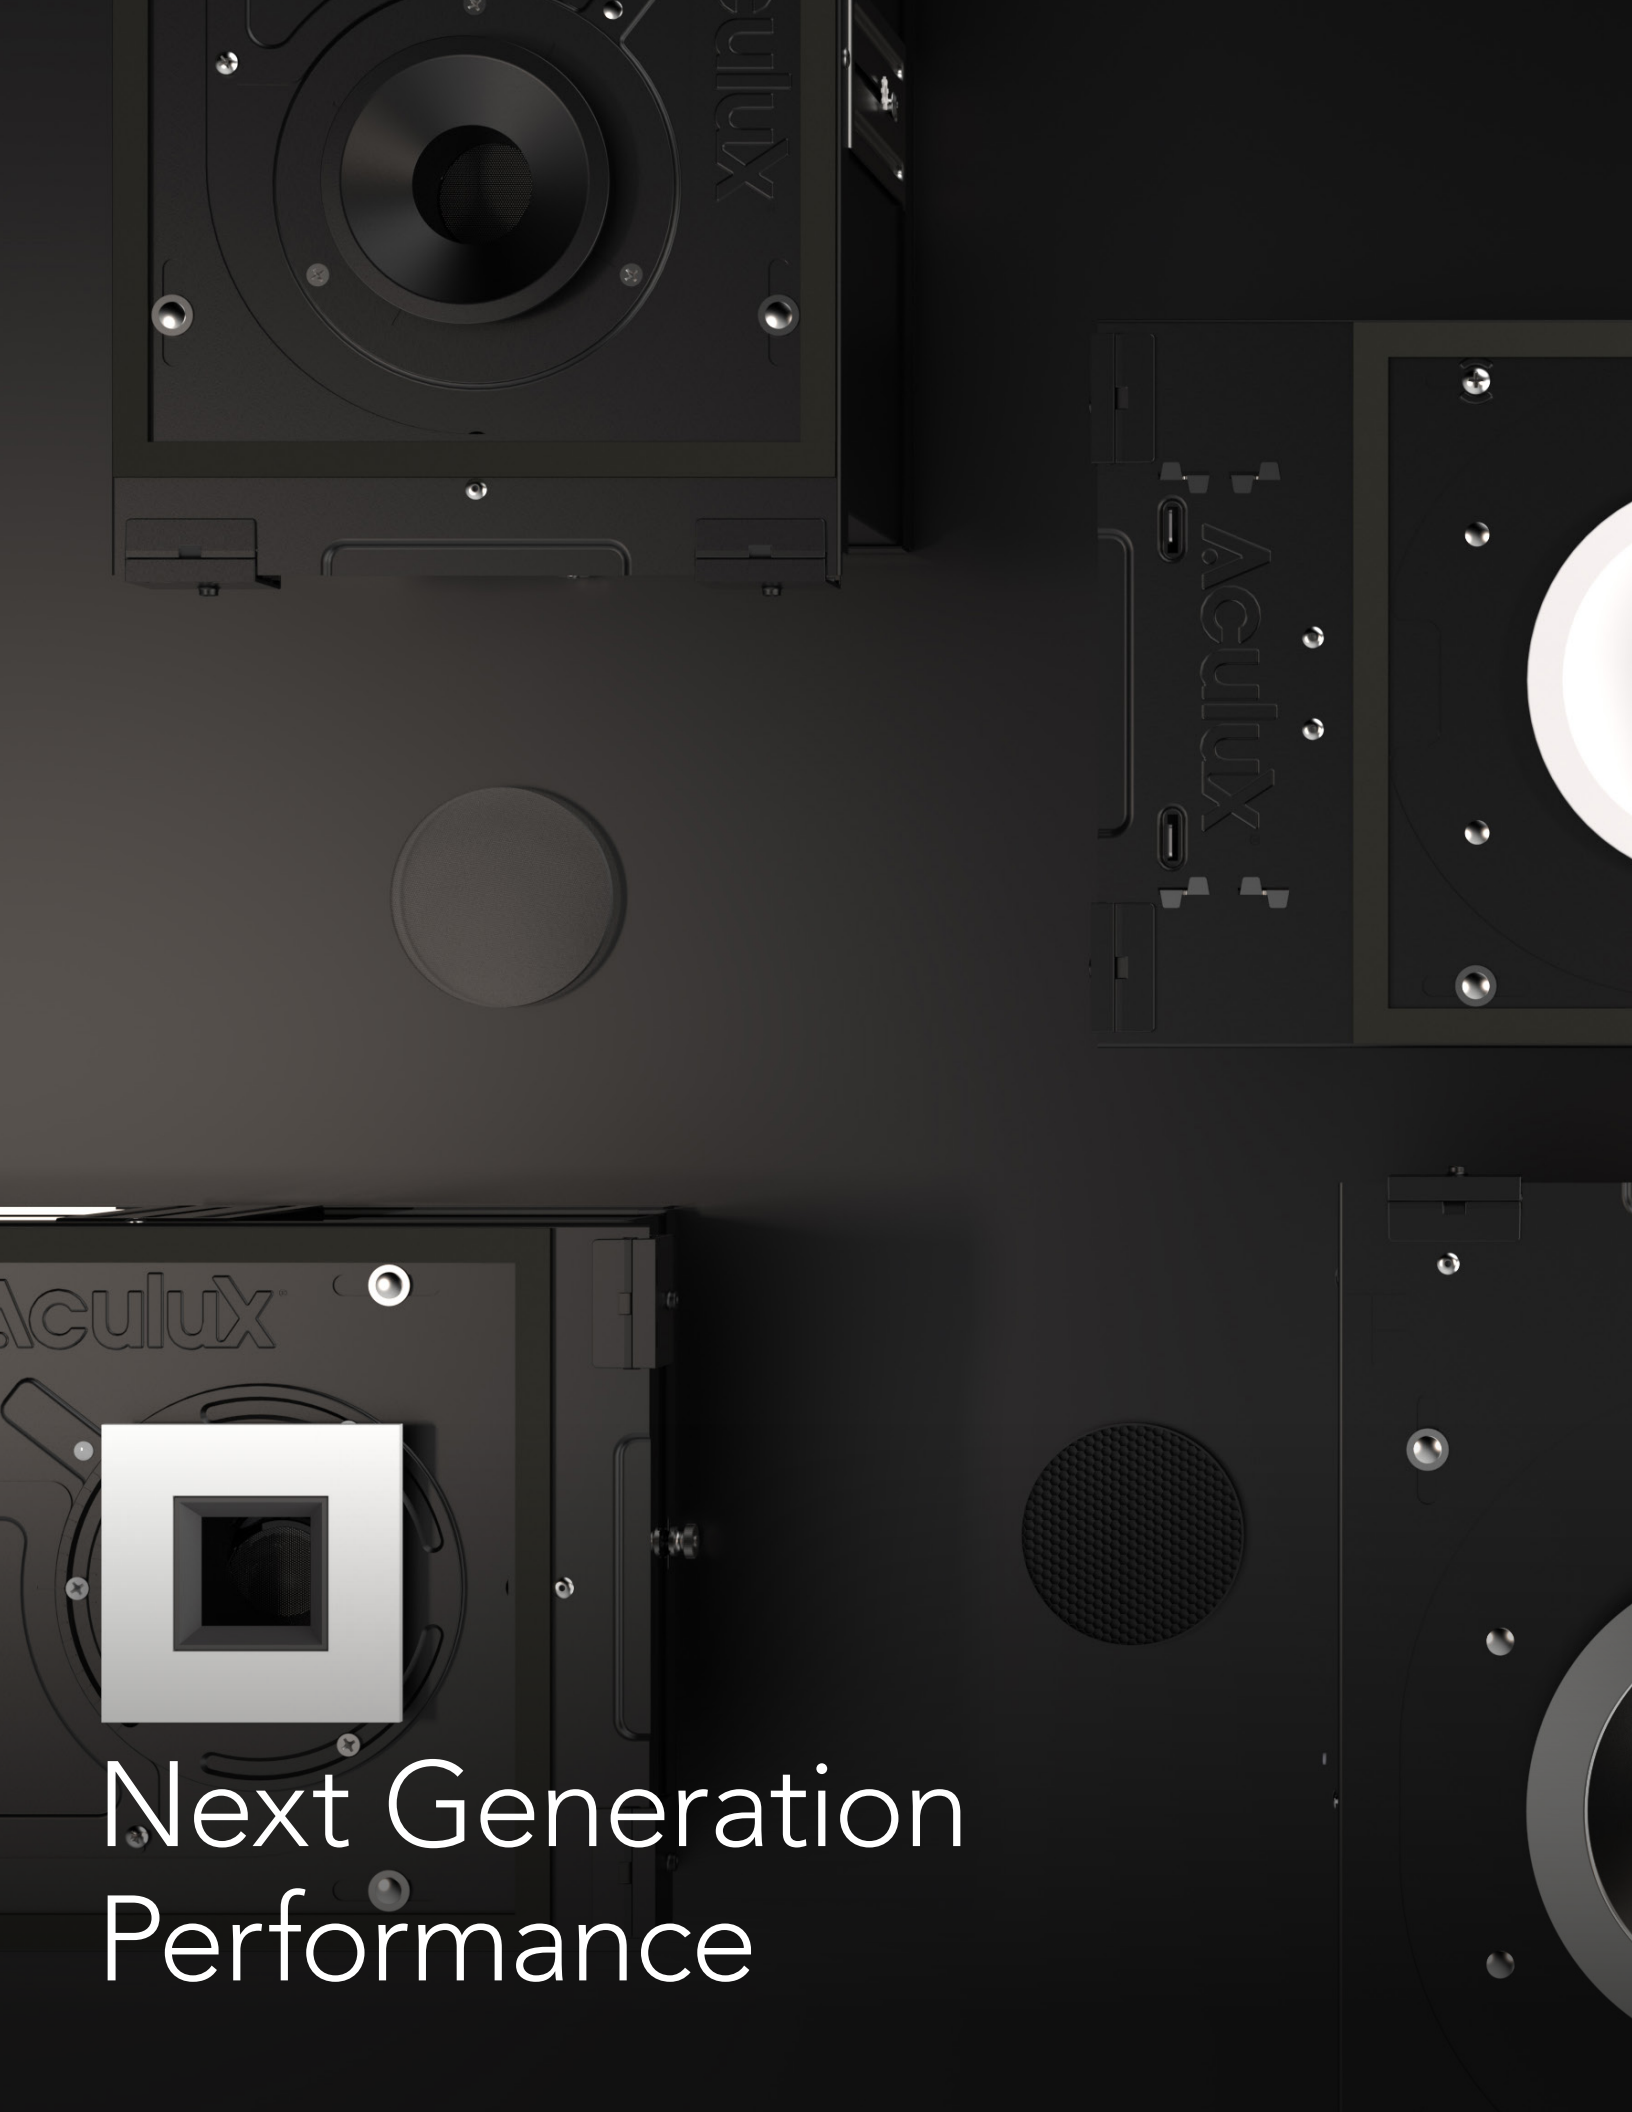

Next Generation
Performance