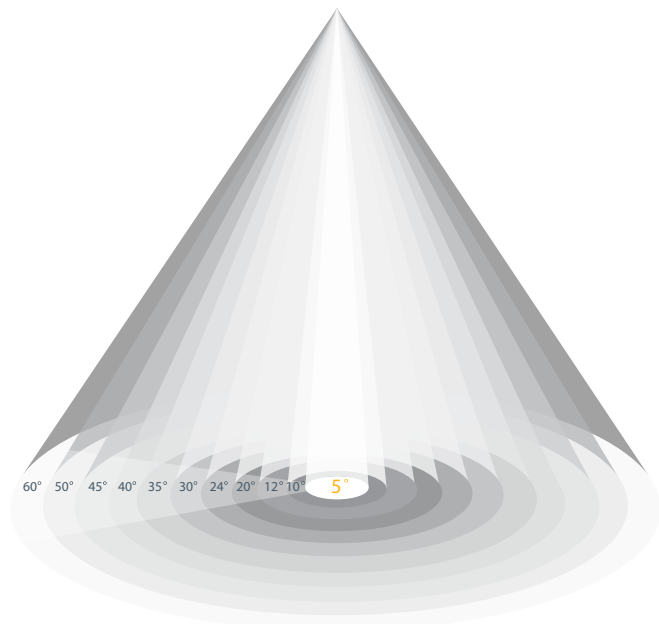

Distributions