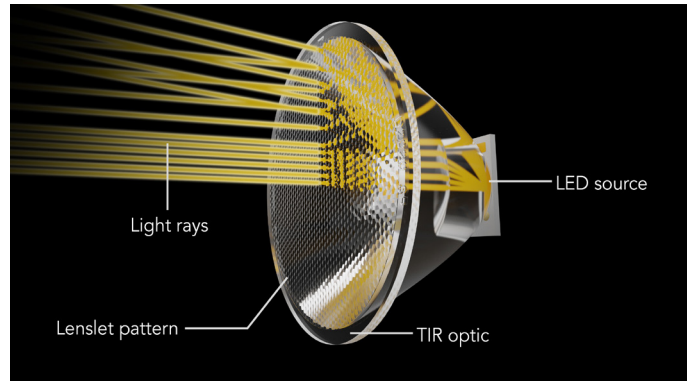

Spot On! Precision Optics

Now available with 11 smooth, striation free optical distributions. Use the high center-beam distributions for high contrast accent applications or utilize the wide batwing distribution for uniform general illumination. The wide batwing distribution provides 1.1 S:MH, equivalent to 80° distributions from competitors, without sacrificing visual cutoff.

Superior Wall Wash Performance

The newly redesigned, Aculux asymmetric lensed wall wash is redefining wall washing by delivering exceptionally uniform, high levels of illumination while eliminating dark bands at the top of the wall and light spill onto the ceiling. The result is more dramatic illumination with greater design versatility to use fewer fixtures spaced further apart depending on the target illuminance level.

LAYERS OF LIGHT

to evoke emotion...

TECHNOLOGY

Inspired by Performance, driven by Precision.

LED Lighting has enabled lighting manufacturers to continue to innovate and improve the world of lighting. Aculux utilizes 2 types of LED packages in order to achieve the perfect balance of lighting efficiency, color quality, and reliability: COBs and CSPs. Our high-density COB (Chip on Board) LED boards allow for a smaller LED chip footprint without sacrificing lumen performance; whereas CSP (Chip Scale Package) arrays enable us to deliver high intensity premium quality of light and color yet remaining efficient.

Distributions

Spot On! Optics

Aculux features TIR (Total Internal Reflection) optics technology to provide superior color mixing while delivering smooth and controlled, striation-free illumination. Field interchangeable and available in a wide range of distributions from a narrow true 5° up to a wide 60° or batwing distribution, Aculux enables you to take control of your design