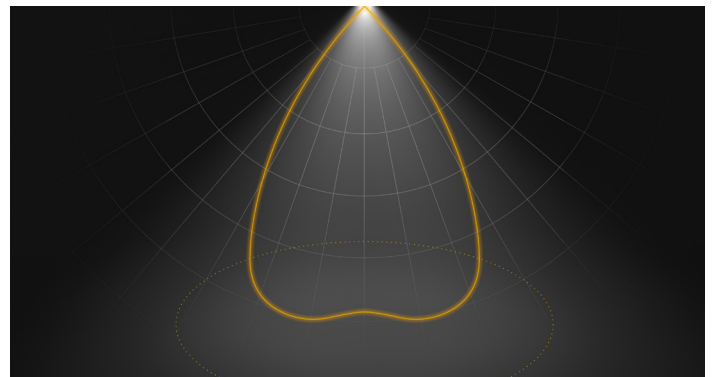

Batwing

A Batwing distribution is designed to provide even and uniform illumination over a wide area. This is particularly useful in lighting scenarios where consistent and balanced lighting is necessary, such as in office spaces, common areas, and lobbies. It helps reduce shadows and dark spots, creating a comfortable, yet enhancing the aesthetics of a space.