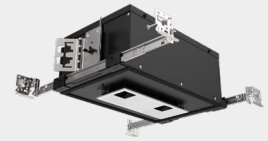

Multiples

Compact 2 & 3 head multisource 2" luminaires achieves up to 4500 lumens (1500 lumens per head). Rotate & tilt each head for maximum configurability. This multiples fixture provides flexibility and truly completes the AX2 family.