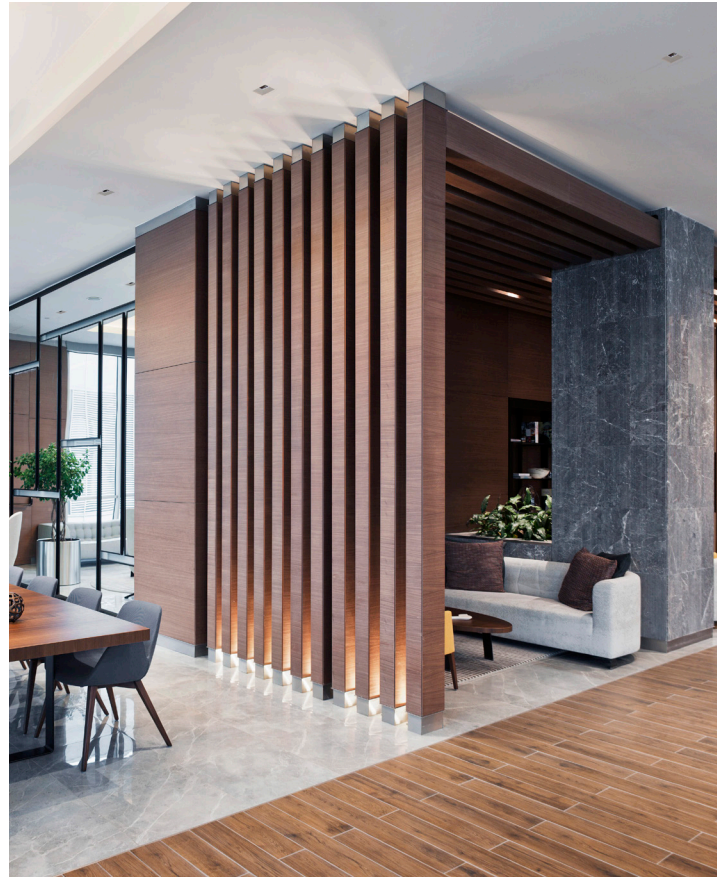

Initia™

Aculux Initia 3" is our newest architectural luminaire suited for budget-sensitive projects while delivering exceptional performance and design flexibility. Available in New Construction, Non-ICAT/ICAT and Remodel, Non-ICAT housings.

	400 -1500
	Static White : 2700K | 3000K 3500K | 4000K WarmDim: 3000K-1800K
	18° - 50°
	0-10V | Phase | Lutron Ecosystem