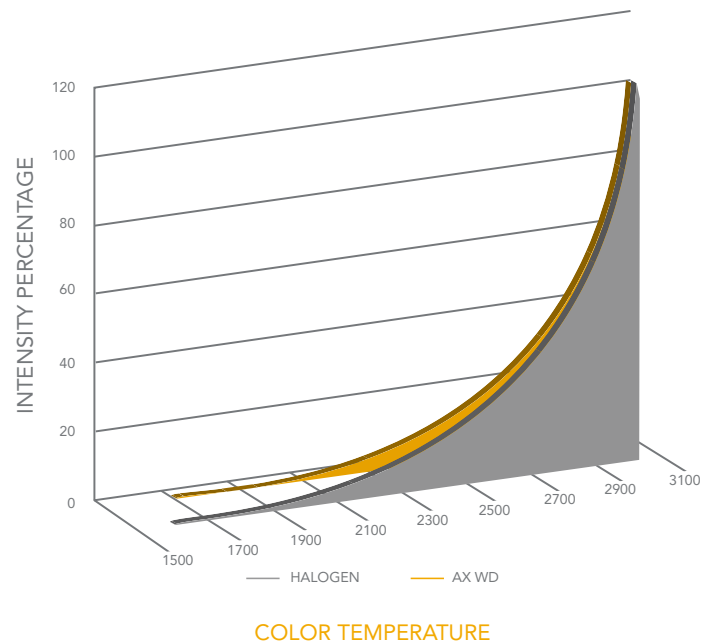

Make Light Feel Right

When it comes to how you feel, light means everything. Aculux is enhancing its AX3 and AX4 Series downlights with a new WarmDim® solution, where the color temperature warms perceptibly to a lovely evening glow as dimmed. Warmer light evokes the feelings of the setting sun, for a sense of coziness and comfort and enhances the ambiance of a space making it more relaxed and inviting. Cooler light improves energy and focus in task-oriented environments. Cycling between the two can balance the body's circadian rhythms for a feeling of greater wellness. Explore a whole new emotional dimension of light with WarmDim® and Tunable White from Aculux.

Make the mood

Lower the lights and bring an enveloping warmth to any space with WarmDim. New proprietary solution for AX3 and AX4 series downlights, user-controlled WarmDim warms color temperature as light levels are reduced, capturing that warm evening glow and bringing a relaxed and welcoming ambience to a room.

Halogen smooth

Better than any other, AX Series dimming delivers smooth, natural transitions to warmer colors similar to the halogen lights they successfully emulate.